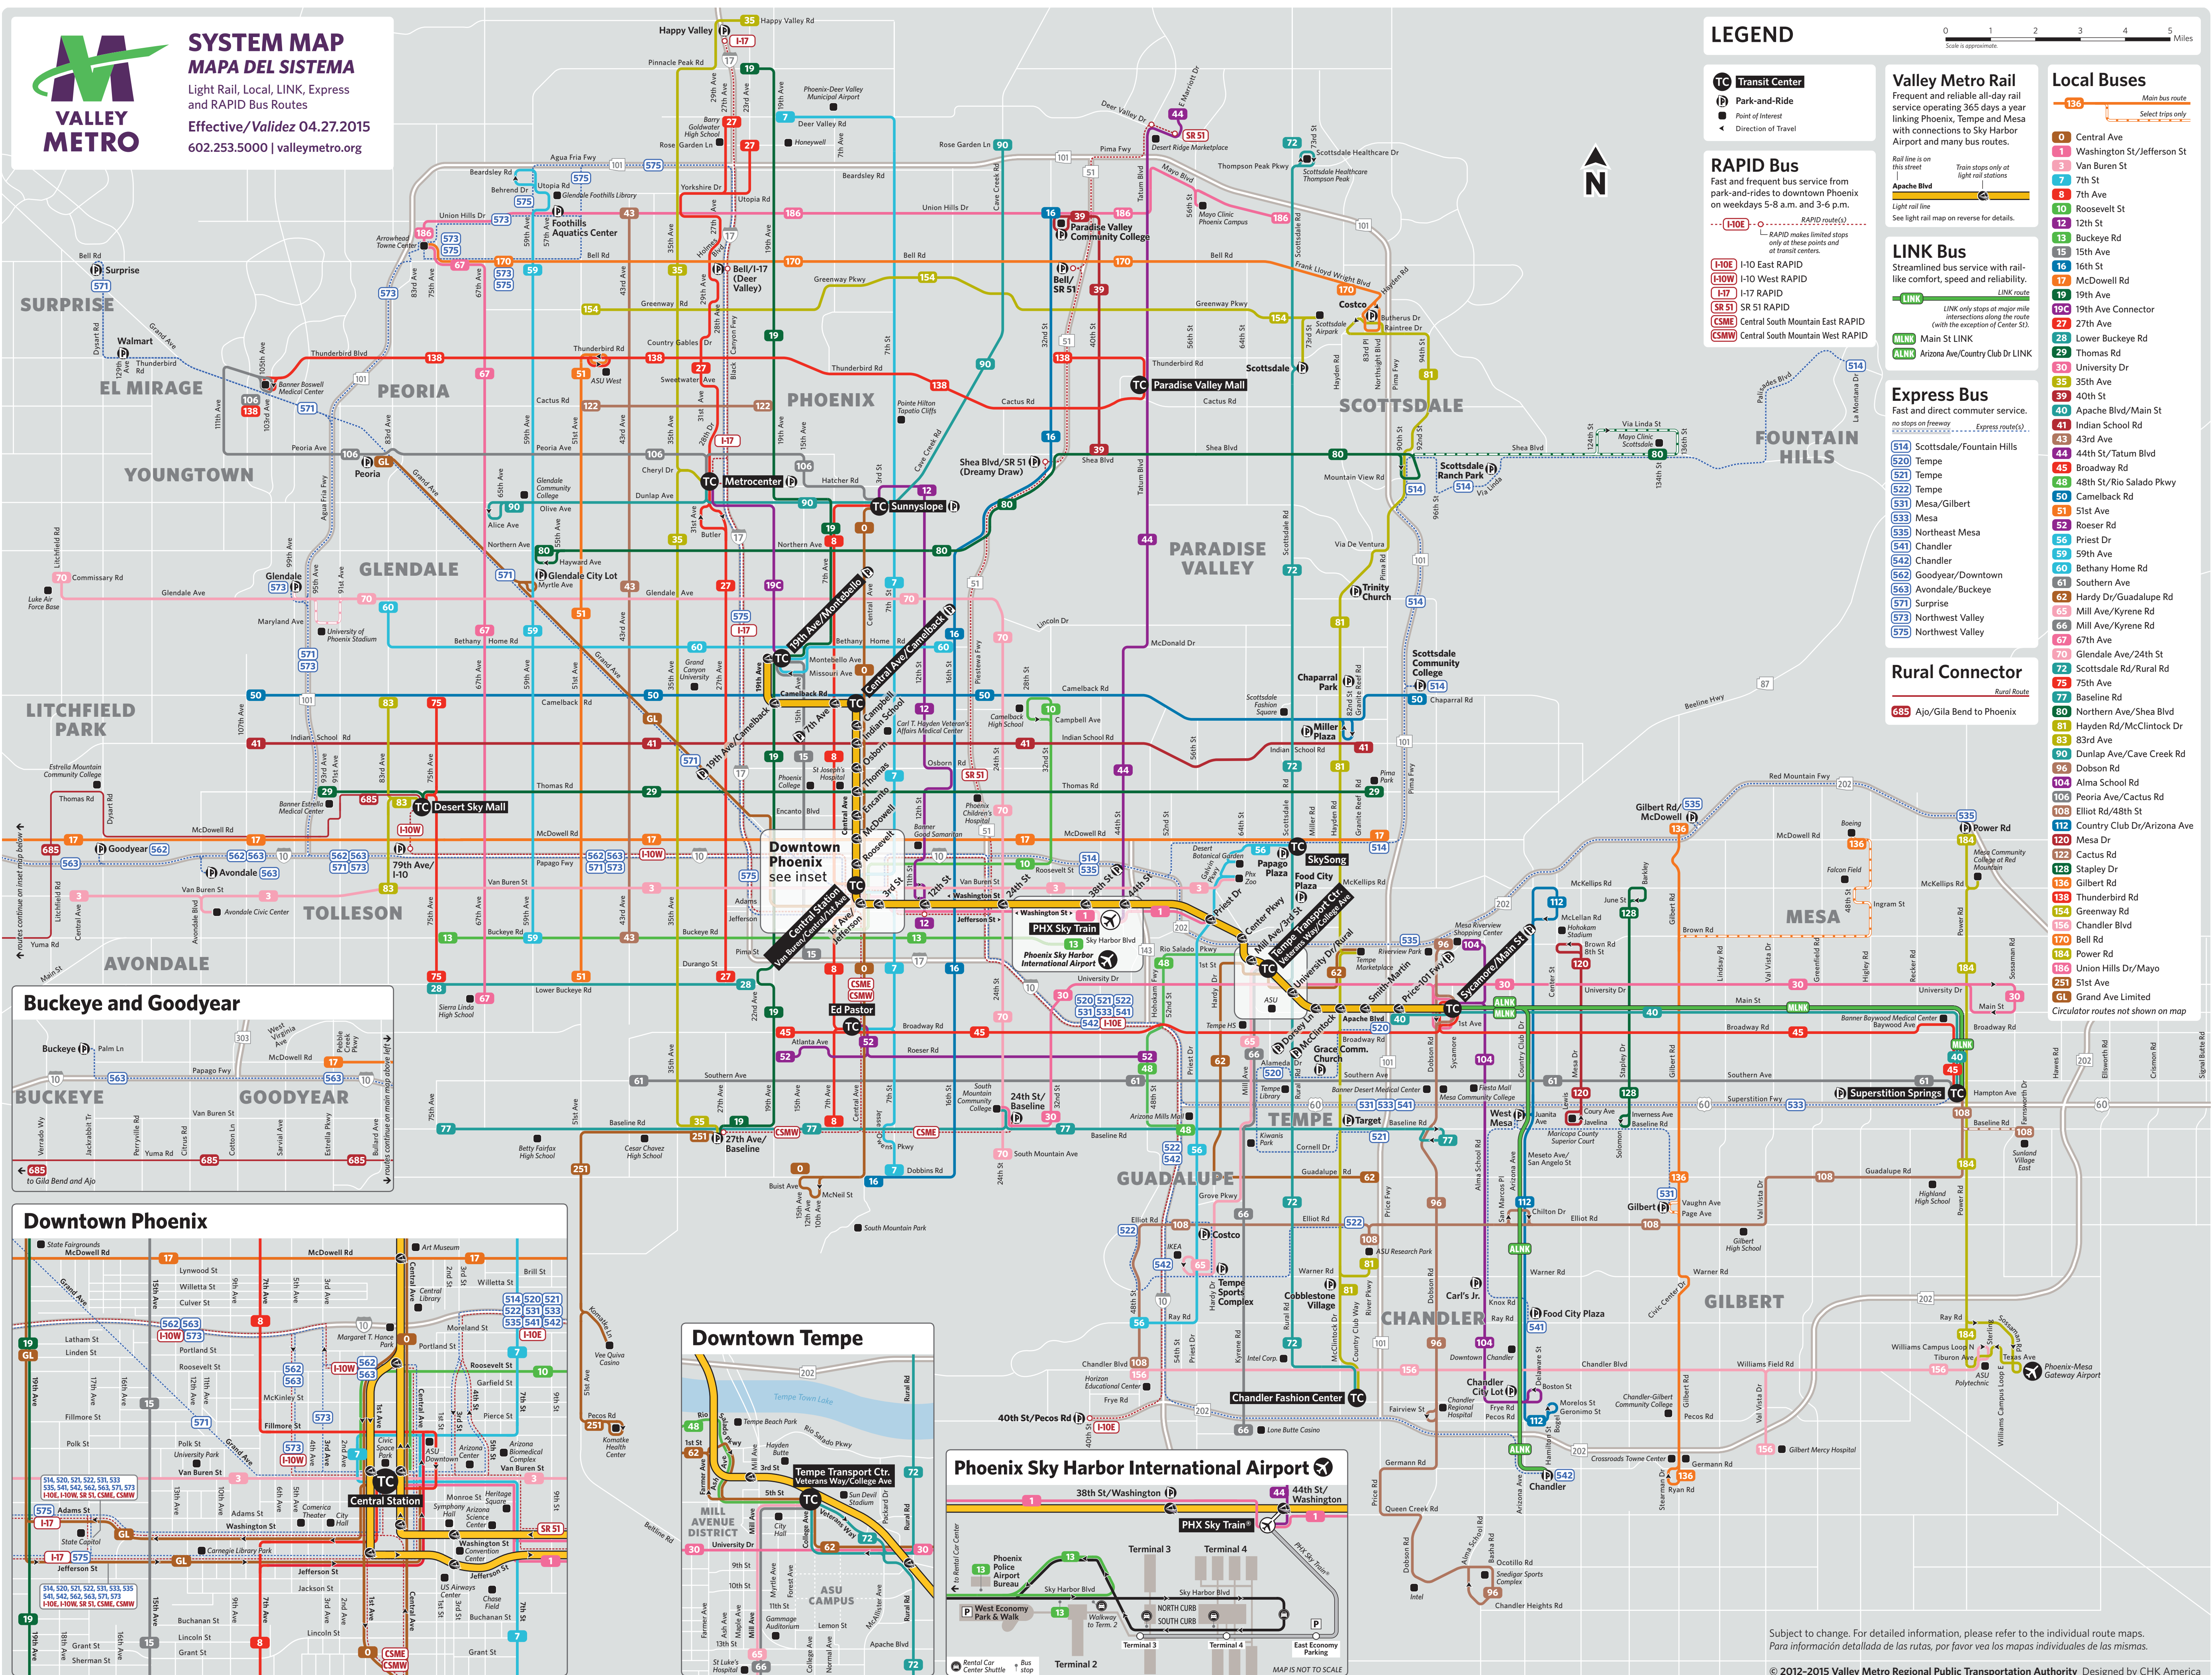

SYSTEM MAP MAPA DEL SISTEMA

Light Rail, Local, LINK, Express and RAPID Bus Routes
Effective/Validez 04.27.2015
602.253.5000 | valleymetro.org

LEGEND

- TC** Transit Center
 - P** Park-and-Ride
 - Point of Interest
 - ←** Direction of Travel
- RAPID Bus**
Fast and frequent bus service from park-and-rides to downtown Phoenix on weekdays 5-8 a.m. and 3-6 p.m.
- I-HOE** I-10 East RAPID
 - H-OW** I-10 West RAPID
 - L-17** I-17 RAPID
 - SR 51** SR 51 RAPID
 - CSME** Central South Mountain East RAPID
 - CSMW** Central South Mountain West RAPID

Valley Metro Rail
Frequent and reliable all-day rail service operating 365 days a year linking Phoenix, Tempe and Mesa with connections to Sky Harbor Airport and many bus routes.

Rail line is on this street
Train stops only at light rail stations
Apache Blvd

Light rail line
See light rail map on reverse for details.

LINK Bus
Streamlined bus service with rail-like comfort, speed and reliability.

LINK LINK route
LINK only stops at major mile intersections along the route (with the exception of Center St).

- MLNK** Main St LINK
- ALNK** Arizona Ave/Country Club Dr LINK

Express Bus
Fast and direct commuter service. no stops on freeway... Express route(s).

- 514** Scottsdale/Fountain Hills
- 520** Tempe
- 521** Tempe
- 522** Tempe
- 531** Mesa/Gilbert
- 533** Mesa
- 535** Northeast Mesa
- 541** Chandler
- 542** Chandler
- 562** Goodyear/Downtown
- 563** Avondale/Buckeye
- 571** Surprise
- 573** Northwest Valley
- 575** Northwest Valley